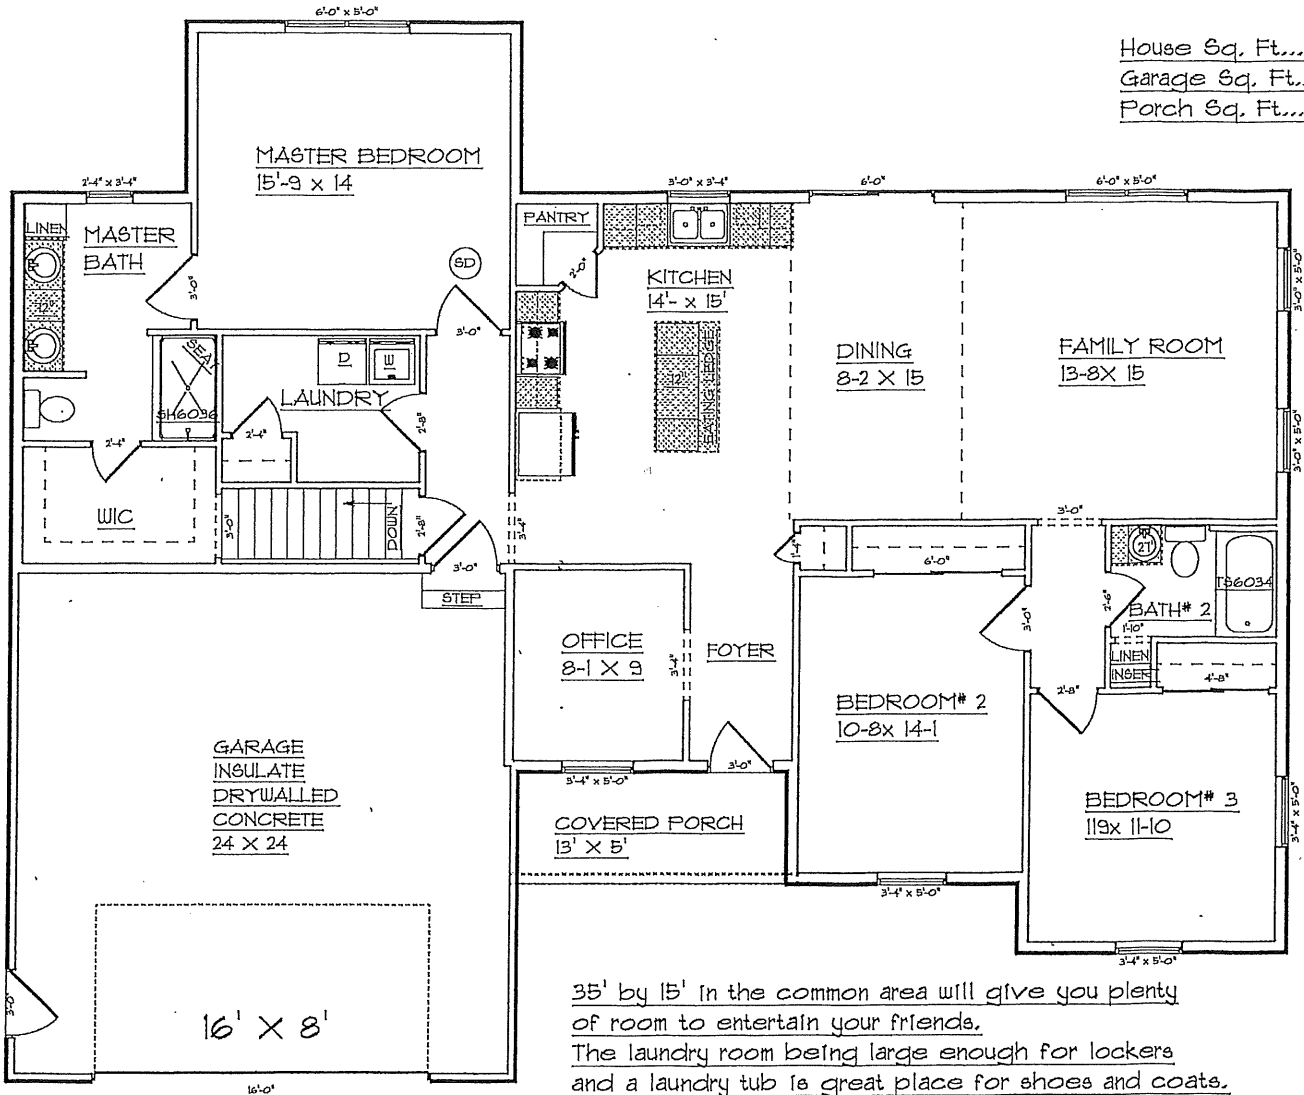

WESTON

SQ. FT. 1747

House Sq. Ft...1747
 Garage Sq. Ft...570
 Porch Sq. Ft...69

35' by 15' in the common area will give you plenty of room to entertain your friends. The laundry room being large enough for lockers and a laundry tub is great place for shoes and coats. Custom Cabinets from Holmes County in Oak or Maple Standard in all our Homes.

61"= WIDE
 50"= DEEP

USE WITH PERMISSION ONLY

89 Homes
 and Building Improvements Inc.
 1905 SR 89 Jeromesville, Ohio 44840
 419-368-4961 WWW.89HOMES.COM